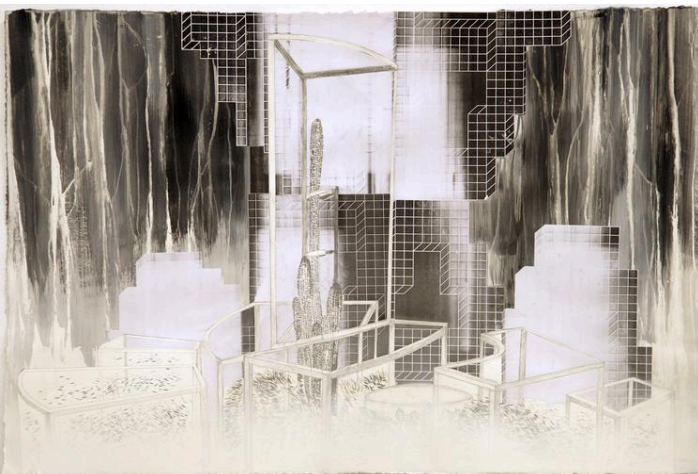

Alien Lanes

24.5 x 36 inches, mixed media on paper, 2013. $5,000 (framed)