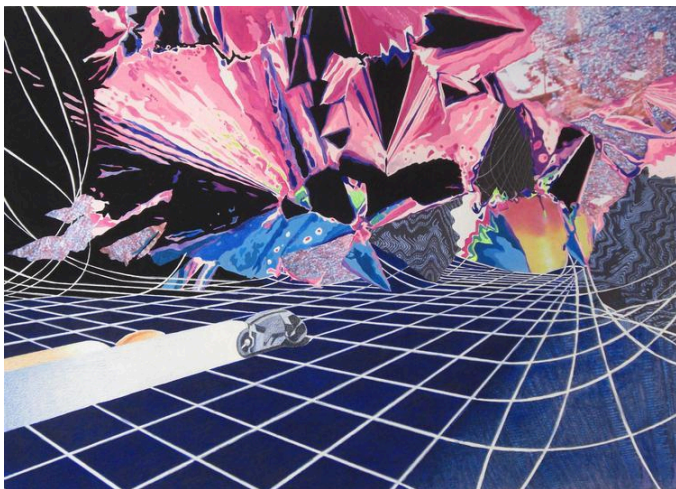

Tron Vs. Woodstock
22 x 30 inches, mixed media on paper, 2005. $4,000 (unframed)