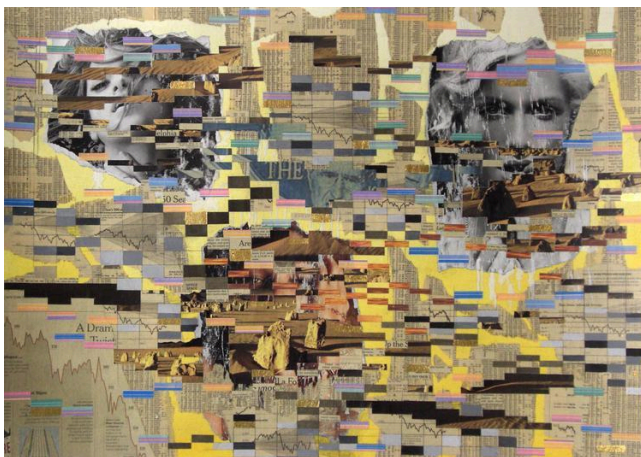

JONATHAN ALLEN

jonathanallen.org | Inquiries: laura@jonathanallen.org

Blowback
22 x 30 inches, mixed media on paper, 2009. \$4,000 (*unframed*)

Sugarloaf Mountain
22 x 30 inches, mixed media on paper, 2008. \$4,000 (*unframed*)