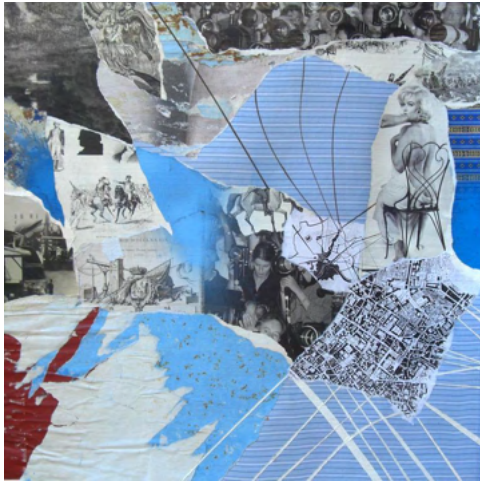

Harbor
22 x 30 inches, mixed media on paper, 2010. \$4,000 (*framed*)

JONATHAN ALLEN

jonathanallen.org | Inquiries: laura@jonathanallen.org

All Roads

24 x 24 inches, mixed media on canvas, 2010. \$3,500

1944