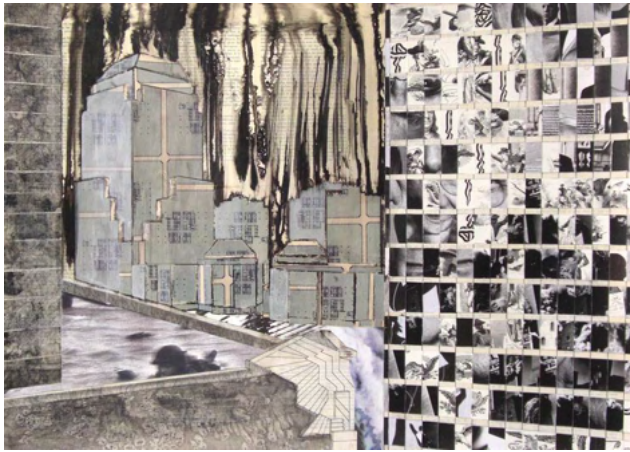

JONATHAN ALLEN

jonathanallen.org | Inquiries: laura@jonathanallen.org

Blowback
22 x 30 inches, mixed media on paper, 2009. $4,000 (*unframed*)