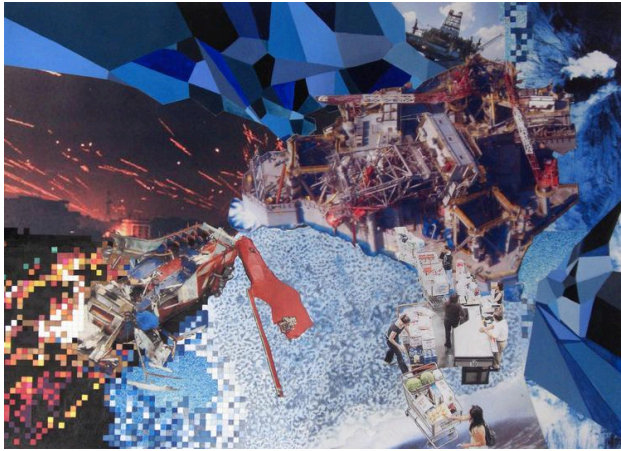

JONATHAN ALLEN

jonathanallen.org | Inquiries: laura@jonathanallen.org

The Best Way

22 x 30 inches, mixed media on paper, 2007. $4,000 (*unframed*)