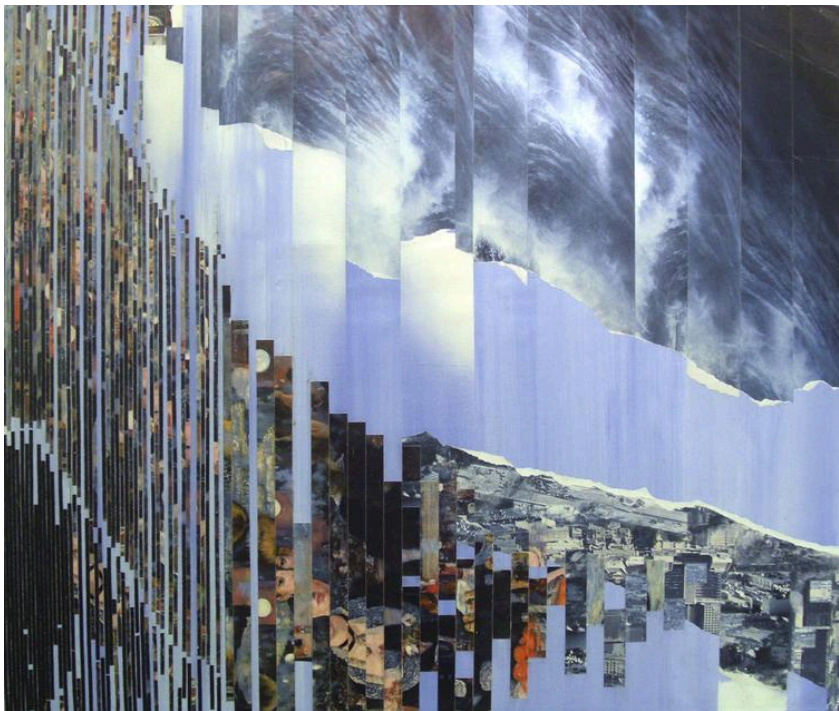

Tide

40 x 48 inches, mixed media on canvas, 2010. $9,000