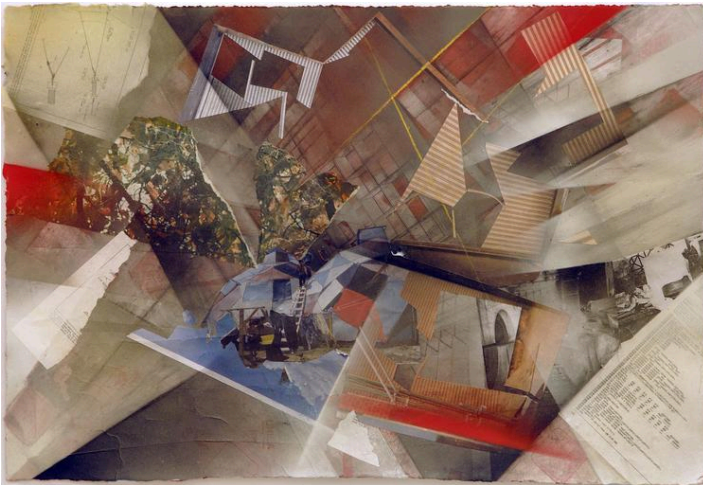

The Etcetera Zone

24.5 x 36 inches, mixed media on paper, 2013. $5,000 (framed)