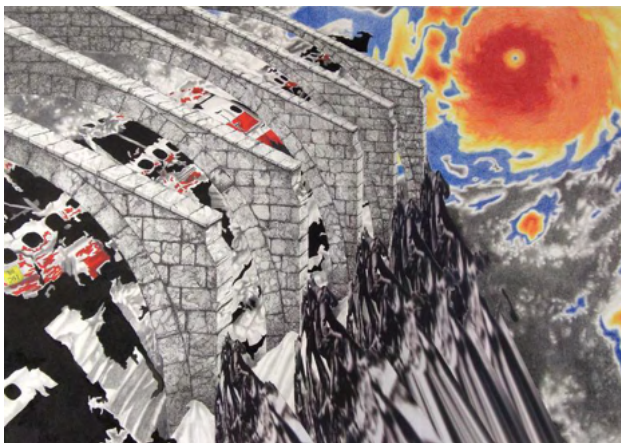

RF-18C

22 x 30 inches, mixed media on paper, 2007. $4,000 (*unframed*)