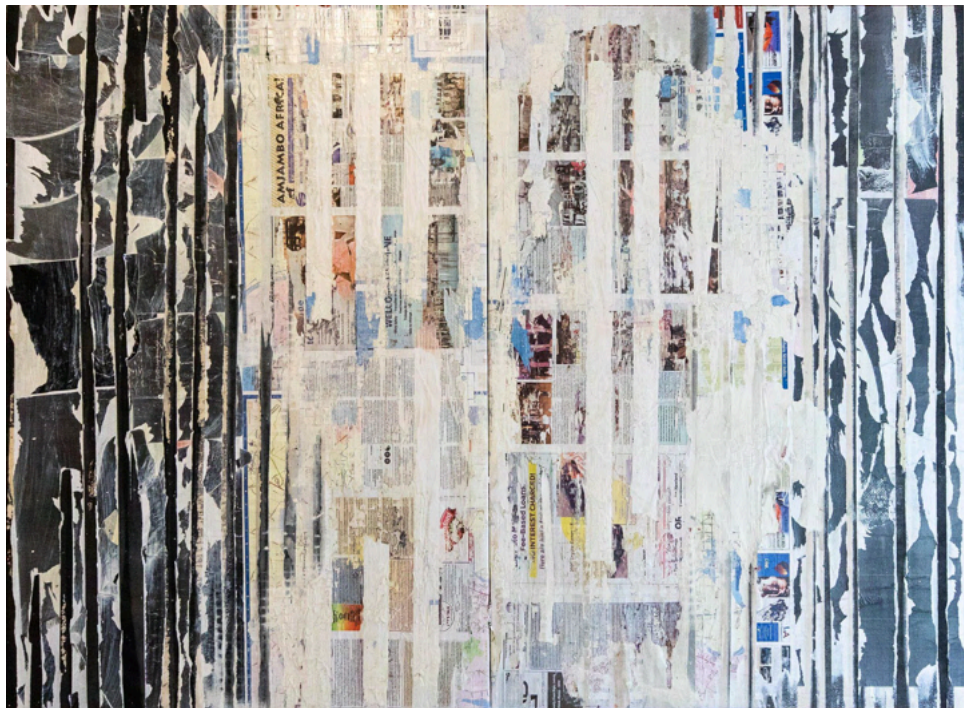

Lisbon Street

52 x 72 inches, mixed media on canvas, 2019. $12,500