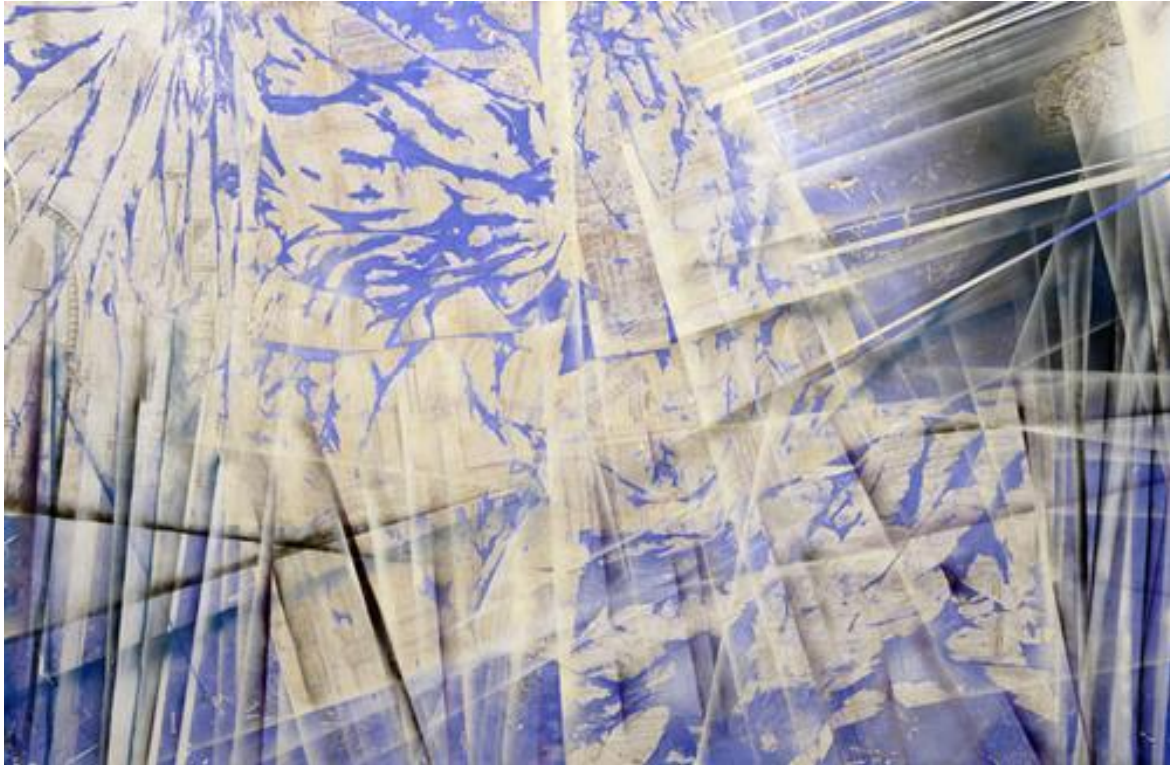

All artworks are located at Jonathan Allen Studio, 544 Park Avenue, Brooklyn NY 11205

Everywhere and Here

77 x 116 inches, mixed media on canvas, 2012. \$25,000

Blue States

46 x 180 inches, 18 paintings each 16 x 20 inches. bleach on denim, 2019. Available only as group. \$20,000