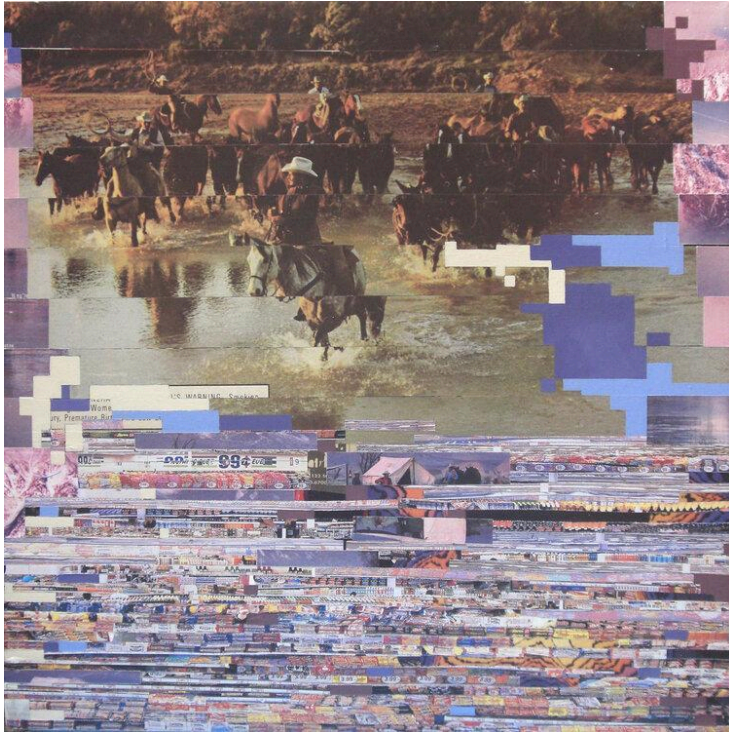

JONATHAN ALLEN

jonathanallen.org | Inquiries: laura@jonathanallen.org

Manifest Destiny

18 x 18 inches, mixed media on canvas, 2010. $3,000