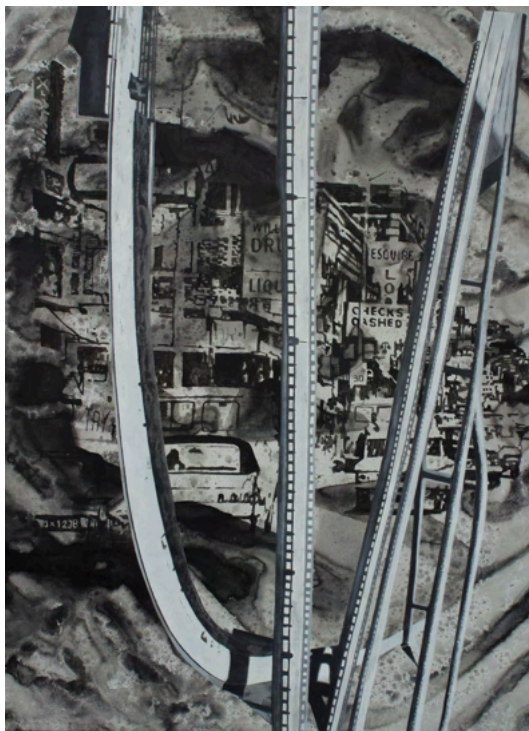

I-75 vs. Black Bottom, Detroit

52 x 38 inches, acrylic on canvas, 2023. \$10,000

JONATHAN ALLEN

jonathanallen.org | Inquiries: laura@jonathanallen.org

I-375 vs. Paradise Valley, Detroit

52 x 38 inches, mixed media on canvas, 2023. \$10,000