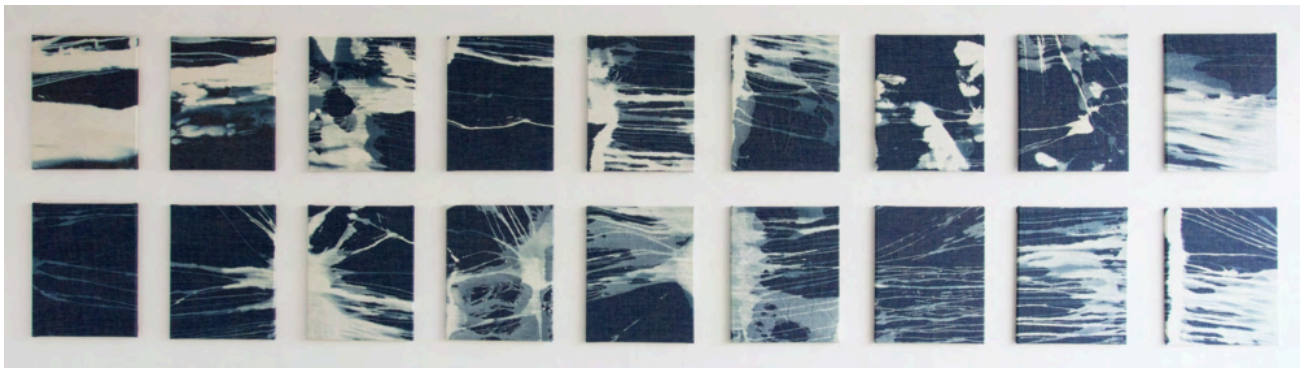

All artworks are located at Jonathan Allen Studio, 544 Park Avenue, Brooklyn NY 11205

Everywhere and Here

77 x 116 inches, mixed media on canvas, 2012. \$25,000

Blue States

46 x 180 inches, 18 paintings each 16 x 20 inches. bleach on denim, 2019. Available only as group. \$20,000