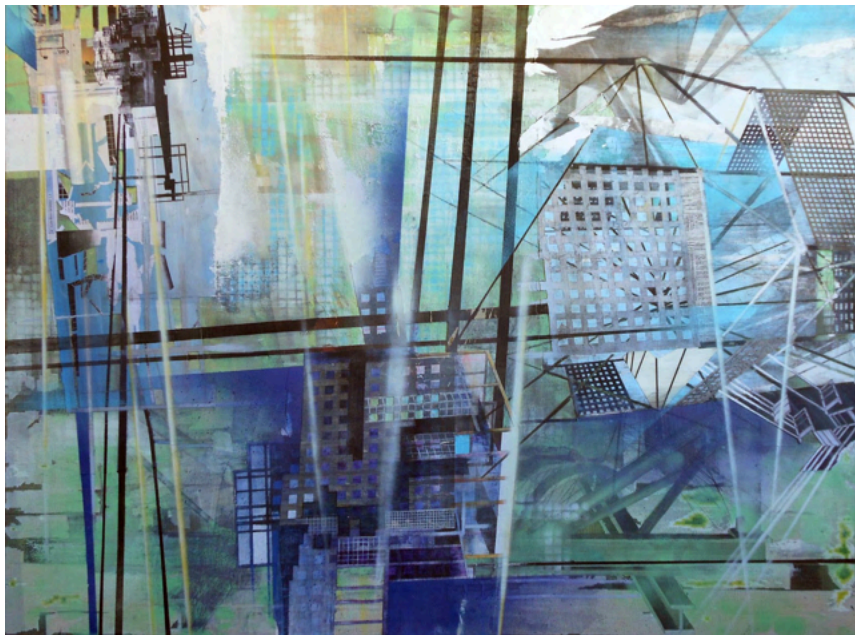

A Place Like No Other
48 x 64 inches, mixed media on canvas, 2014. $12,000