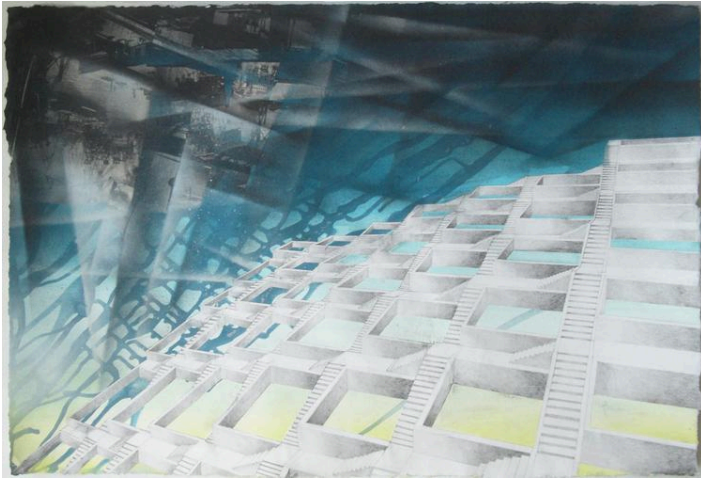

31 x 28 inches, mixed media on canvas, 2017. \$6,000

Aktuell

31 x 28 inches, mixed media on canvas, 2017. \$6,000

JONATHAN ALLEN

jonathanallen.org | Inquiries: laura@jonathanallen.org

O Unknown Knowns

24.5 x 36 inches, mixed media on paper, 2013. \$5,000 (framed)